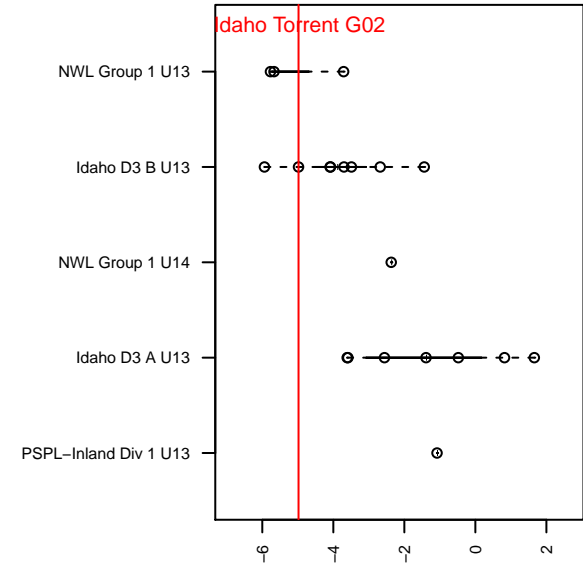

Venues played:
 2015 Idaho D3 B U13
 2015 GEM State Challenge U13G Silver East L
 2015 Spr Idaho D3 B U13

Idaho Torrent G02
 Dots are actual minus expected GF (blue circles) and GA (red triangles).
 Blue line is smoothed change in attack strength. Red is smoothed change in defense strength.

**attack and defense variance (black dot)
relative to other teams
and top 10 in region**

**attack and defense rating
relative to others at age
and all opponents in last 13 months**

Performance relative to 13 month average